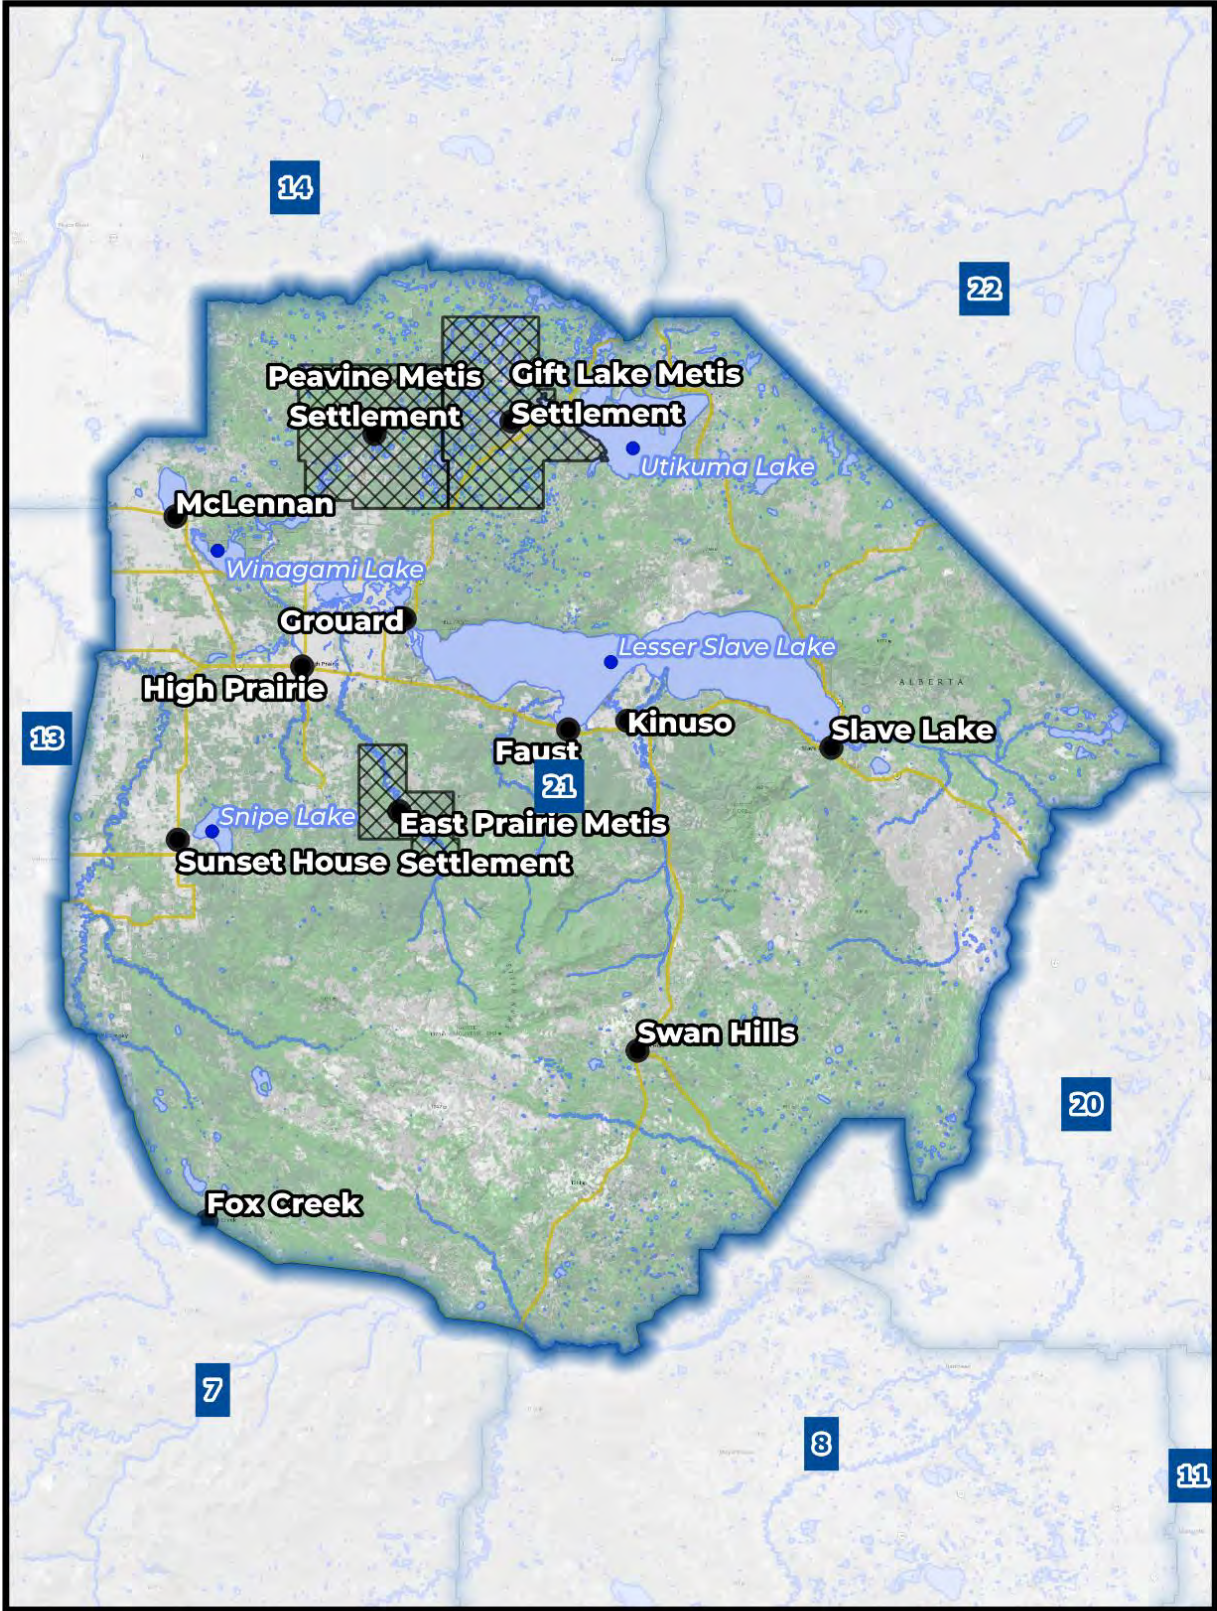

[21] Lesser Slave Lake Métis District

LEGEND

- District Boundaries
- Cities / Towns
- Highways
- Lakes

DISCLAIMER: Each District will need a name that reflects the distinctive features of the land, Métis history, and contemporary Métis experience. The names listed here are interim proposals. Final District names will be determined in consultation with the Citizens of each District.