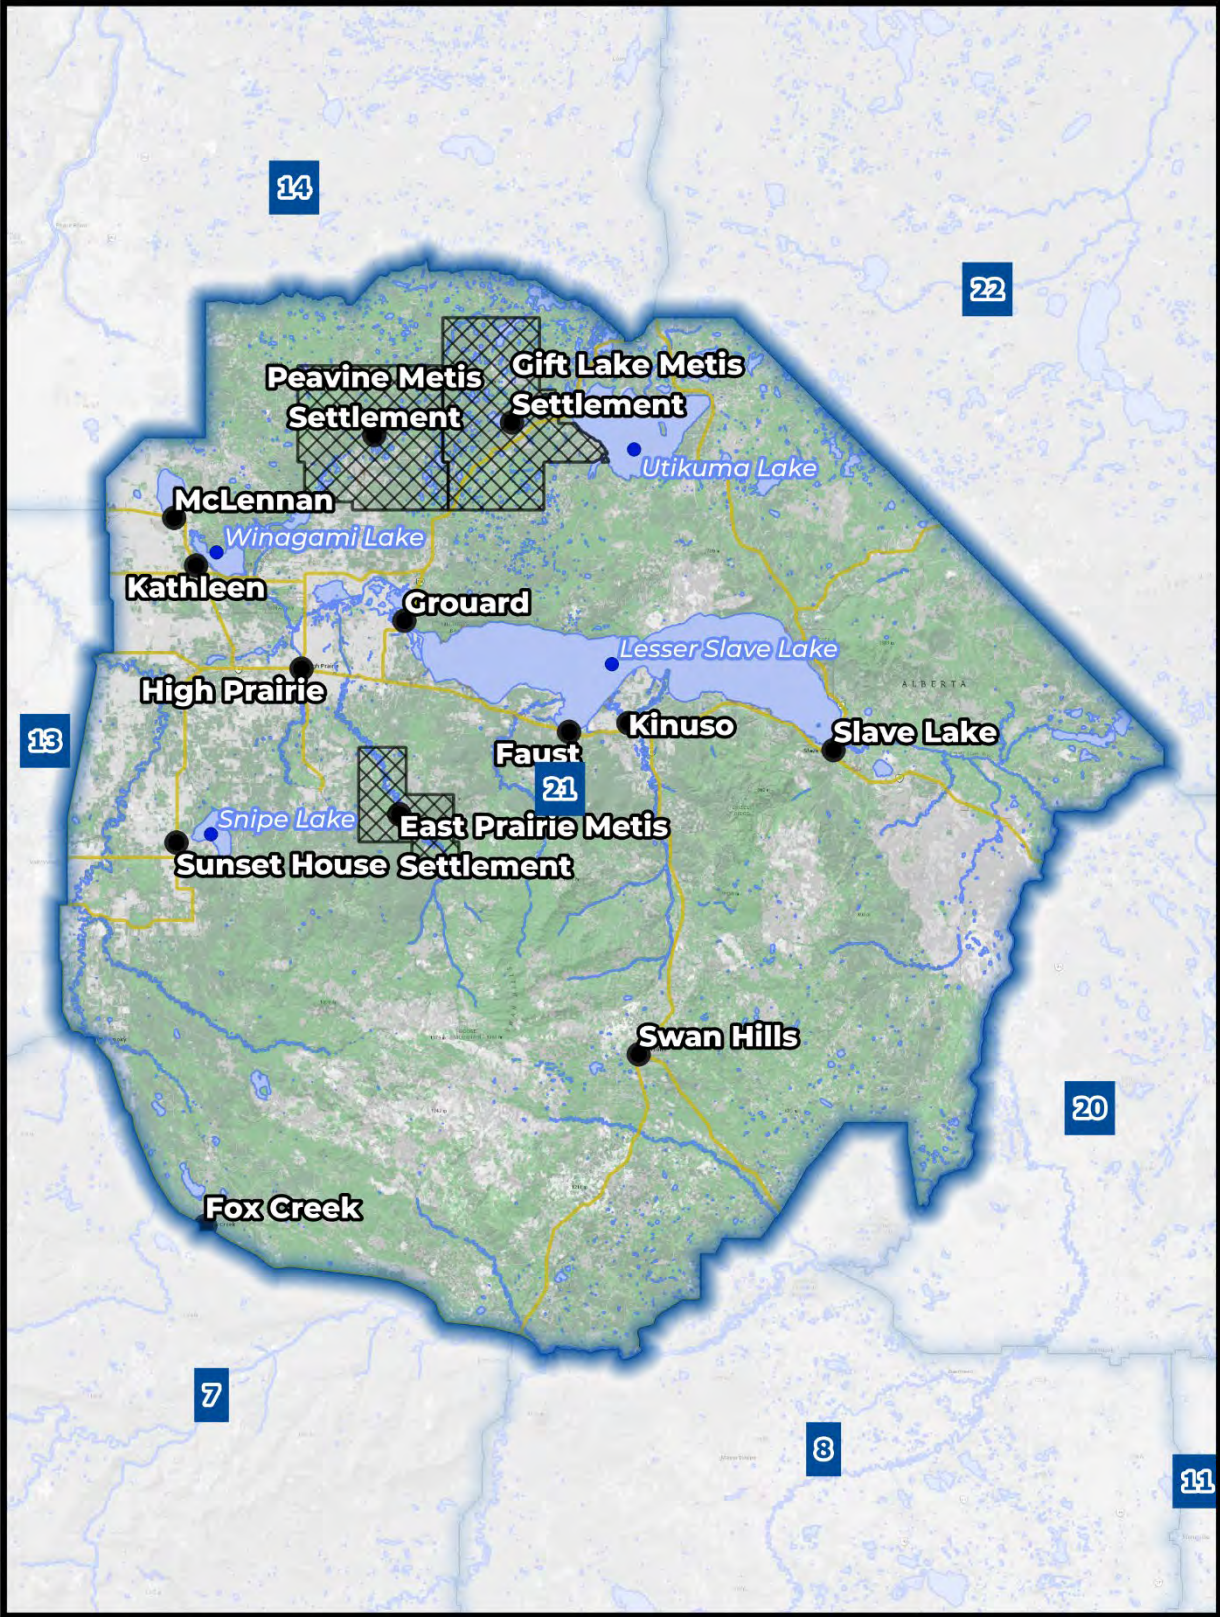

[21] Lesser Slave Lake Métis District

LEGEND

- District Boundaries
- Cities / Towns
- Highways
- Lakes

Métis Citizen Population: 1573

DISCLAIMER: Each District will need a name that reflects the distinctive features of the land, Métis history, and contemporary Métis experience. The names listed here are interim proposals. Final District names will be determined in consultation with the Citizens of each District.