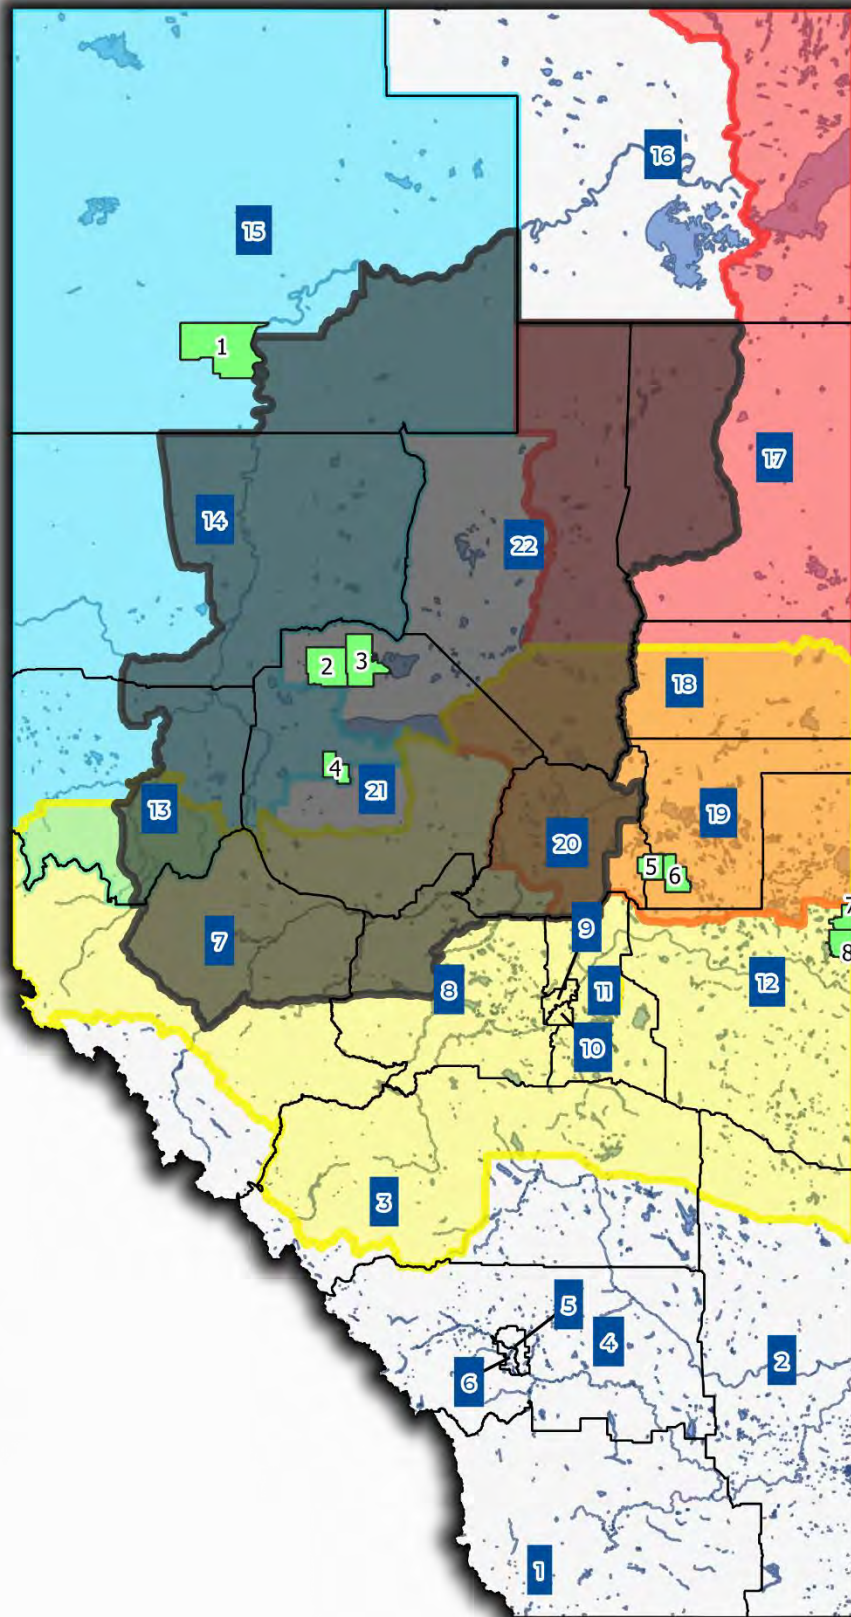

Otipemisiwak Métis Government Harvesting Area Overview

Harvesting Areas

- Area A
- Area B
- Area C
- Area D

■ Métis Districts

1. Foothills
2. Medicine Hat
3. Red Deer
4. Rocky View
5. Calgary Nose Hill
6. Calgary Elbow
7. Jasper House
8. Lac Ste. Anne
9. Fort Edmonton
10. Edmonton Whitemud
11. St. Albert
12. St. Paul-Cold Lake
13. Grande Prairie
14. Peace River
15. Fort Vermilion
16. Fort Chipewyan
17. Fort McMurray
18. Conklin
19. Lac La Biche
20. Athabasca Landing
21. Lesser Slave Lake
22. Wabasca-Desmarais

■ # Métis Settlements

1. Paddle Prairie
2. Peavine
3. Gift Lake
4. East Prairie
5. Buffalo Lake
6. Kikino
7. Elizabeth
8. Fishing Lake

Harvesting Areas

-  Area A
-  Area B
-  Area C
-  Area D

[1] Foothills Métis District