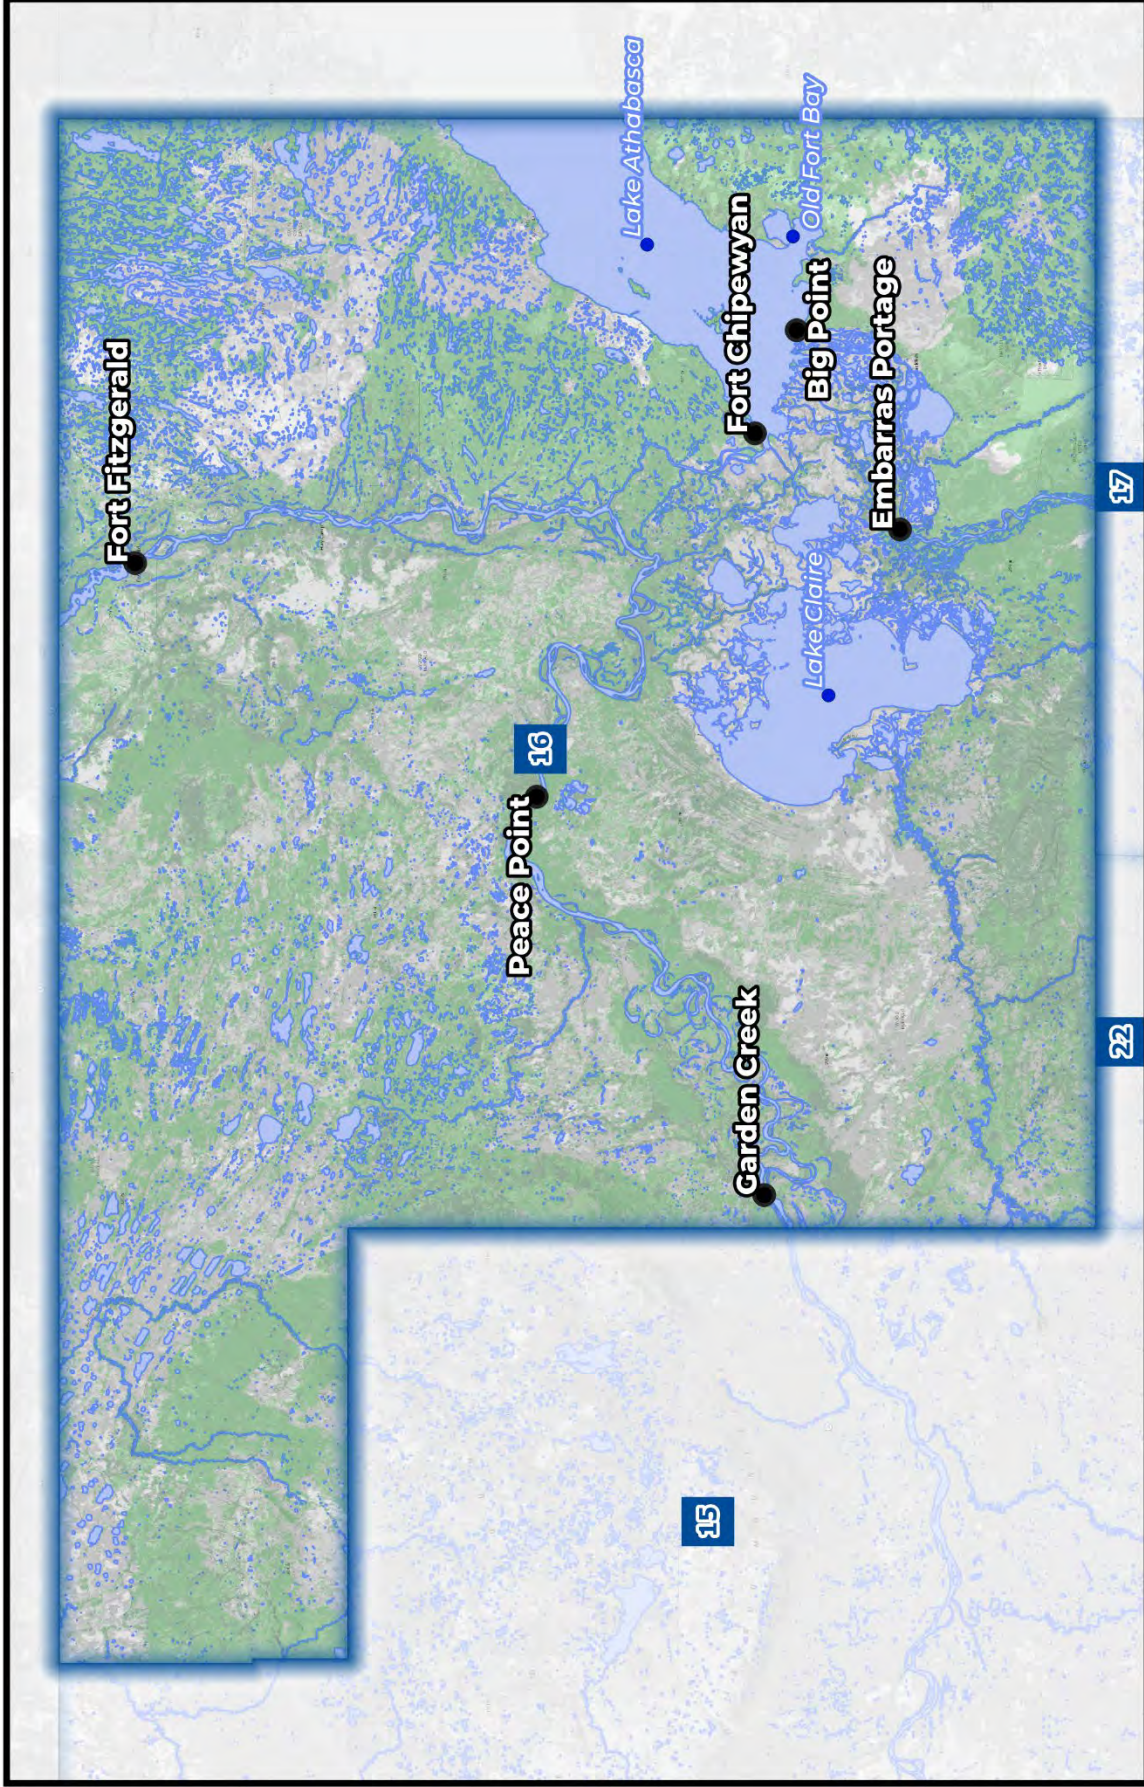

[16] Fort Chipewyan Métis District

LEGEND

- District Boundaries
- Cities / Towns
- Highways
- Lakes

Métis Citizen Population: 101

DISCLAIMER: Each District will need a name that reflects the distinctive features of the land, Métis history, and contemporary Métis experience. The names listed here are interim proposals. Final District names will be determined in consultation with the Citizens of each District.