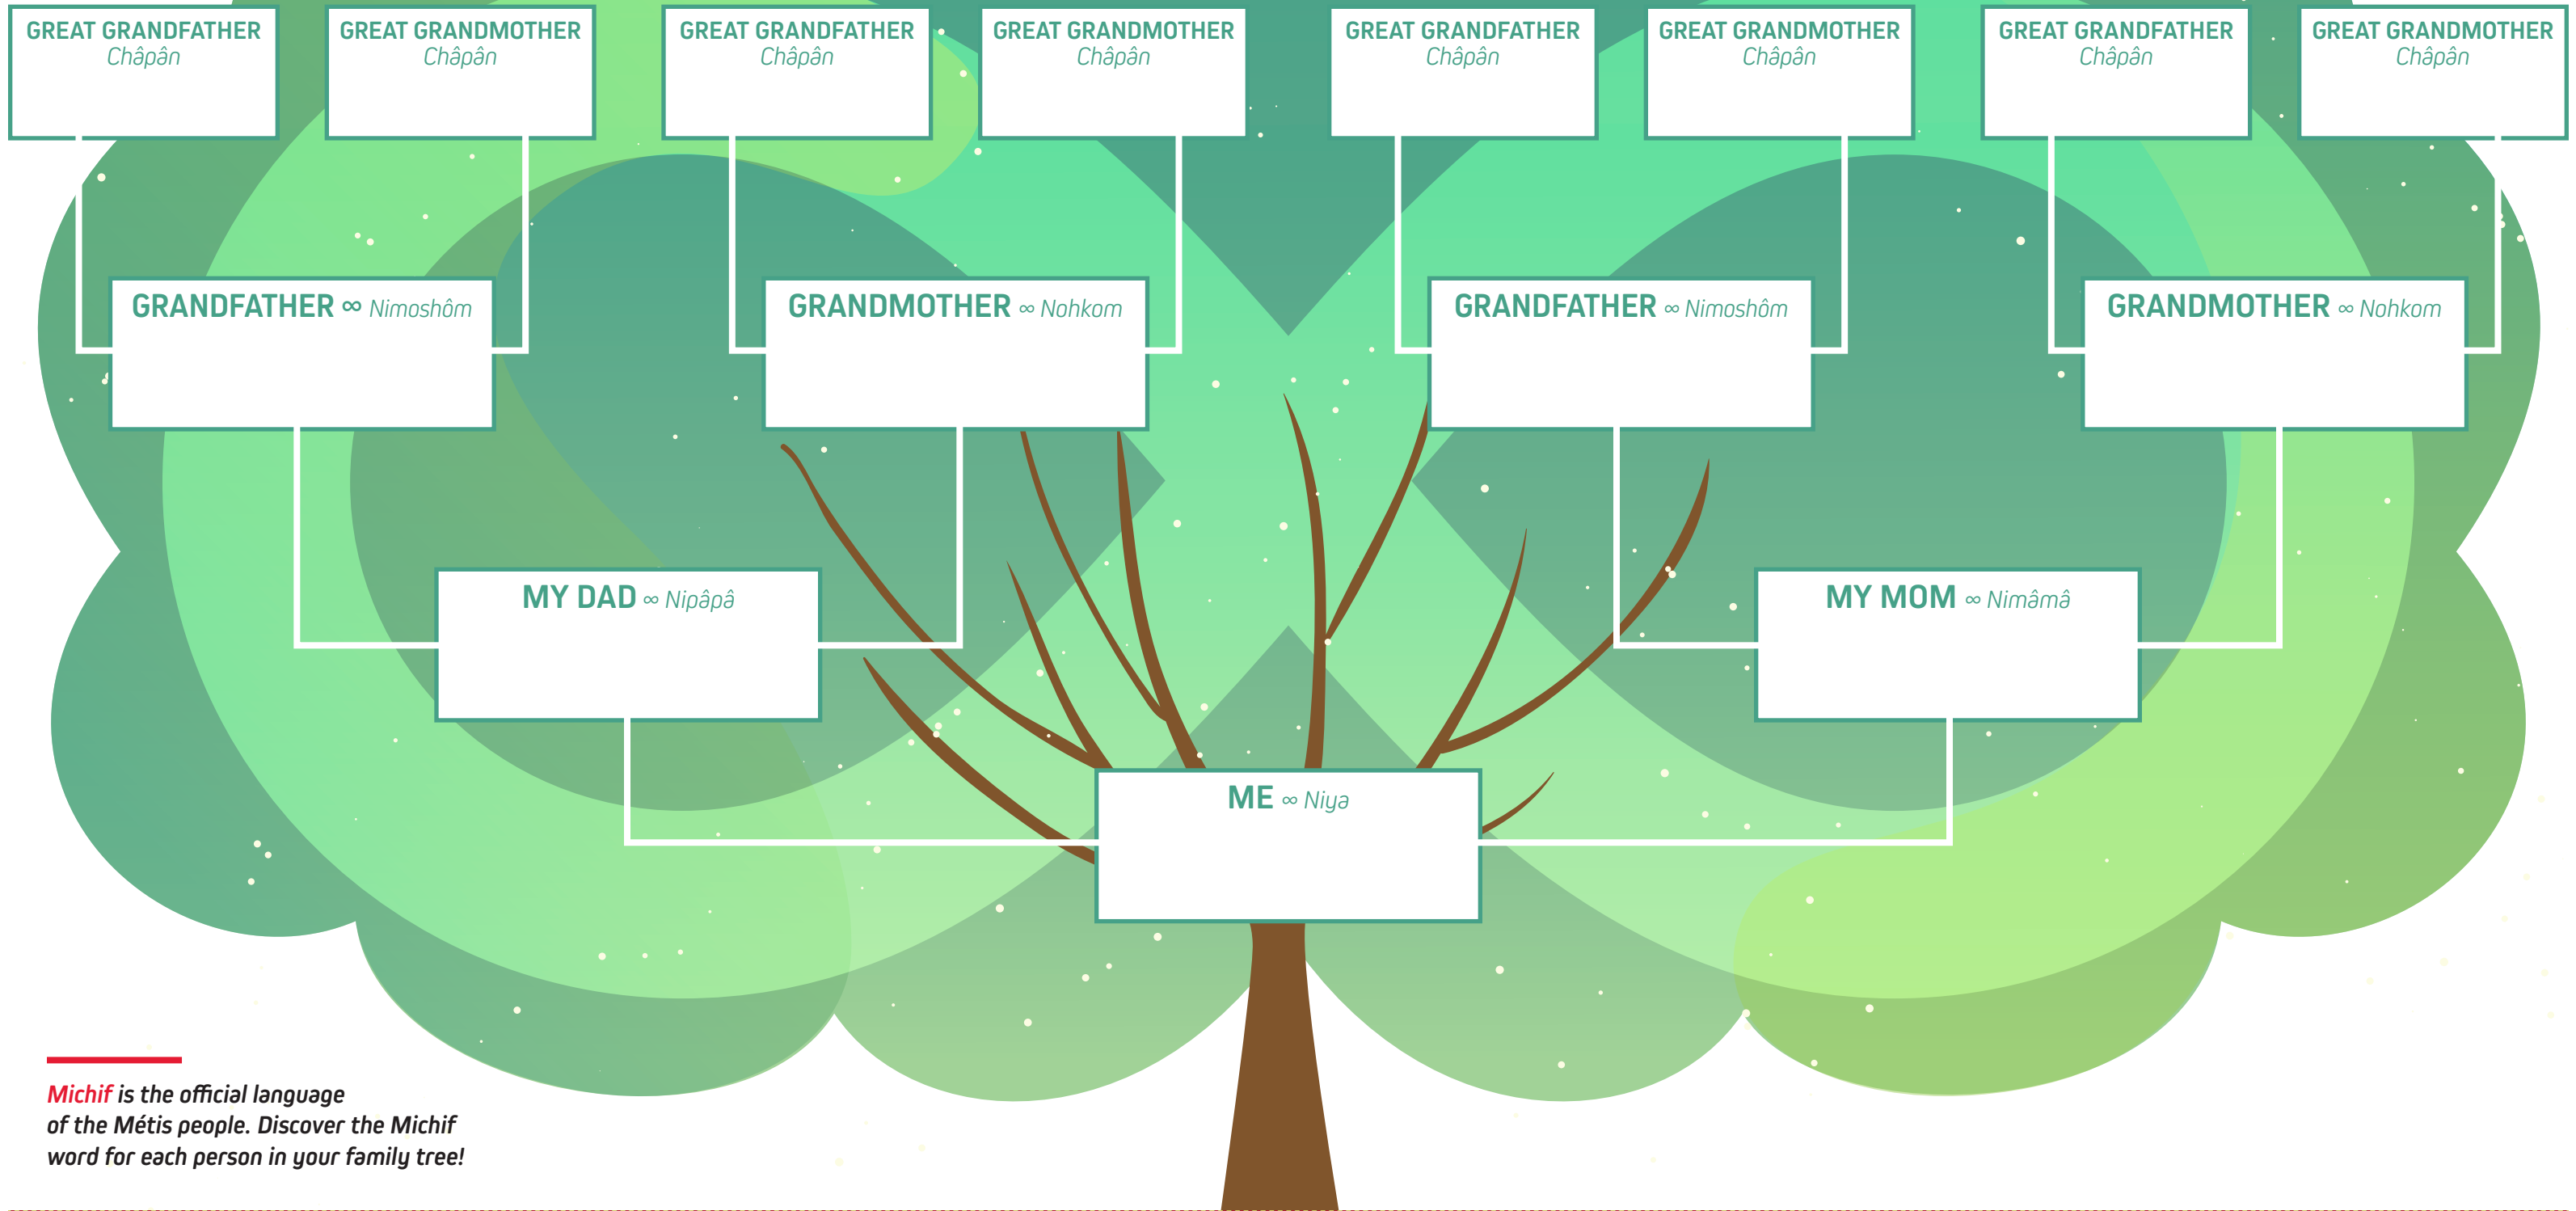

MY MÉTIS HERITAGE

Start at the red dot

CONNECT-THE-DOTS

Bison were an important source of food and income for Métis hunters in the early 1800s.

MAZE Start at the center red dot!

Constructed entirely of wood, Red River Carts were used by Métis families to travel across the plains. They were all purpose utility vehicles as well as temporary homes.

Mô Piyak Oskân

MY FAMILY TREE

Fill in the boxes with the names of your family members.

Michif is the official language of the Métis people. Discover the Michif word for each person in your family tree!